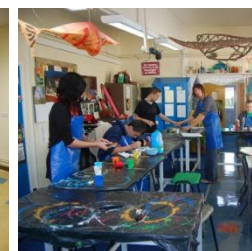

SCRAPSTORE March

Scrapstore Monthly News

Here at Scrapstore we have a huge selection of furniture, office equipment and more. We collect new stock weekly

New Materials

Scrapstore has a range of exciting new materials; birthday wrapping paper, party decorations, other materials, self-seal bags, cardboard tubes, small plastic boxes – ideal for...

Arts & Crafts Workshops

Community Repaint Scheme

We operate a community repaint scheme which gives you access to top quality paint. We have matt, egg shell, even wood, floor, metal and fence paint. This paint is donated to us from landfill for the benefit of the local community. All for £1 a Litre! We have Glidden, Santex and Farrow & Ball